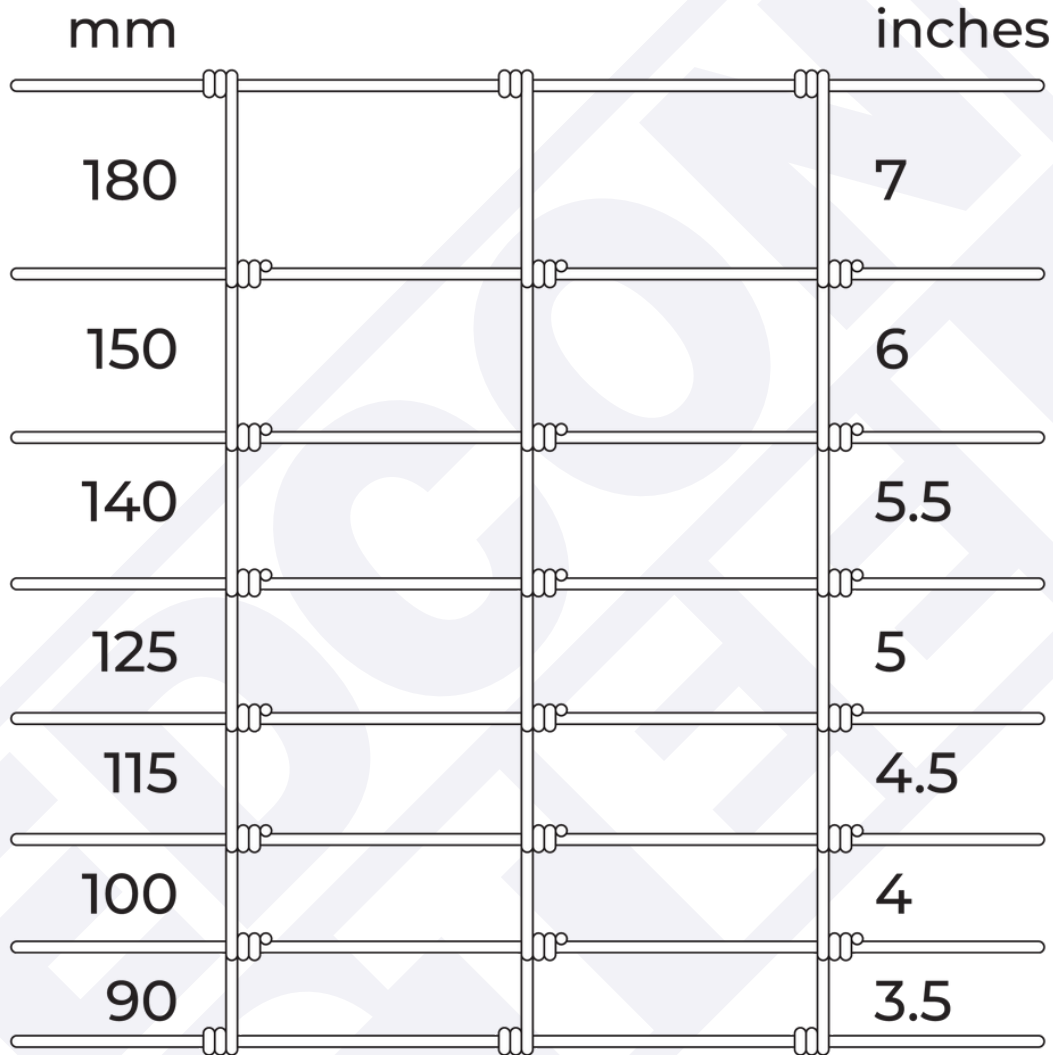

HINGE JOINT

89030 x 200 Metre

Hinge Joint feature heavy galvanised high tensile wires, tighter joints and 2-way tension crimps, all designed to enhance the performance of this long established fence style, manufactured in Australia on modern machinery.