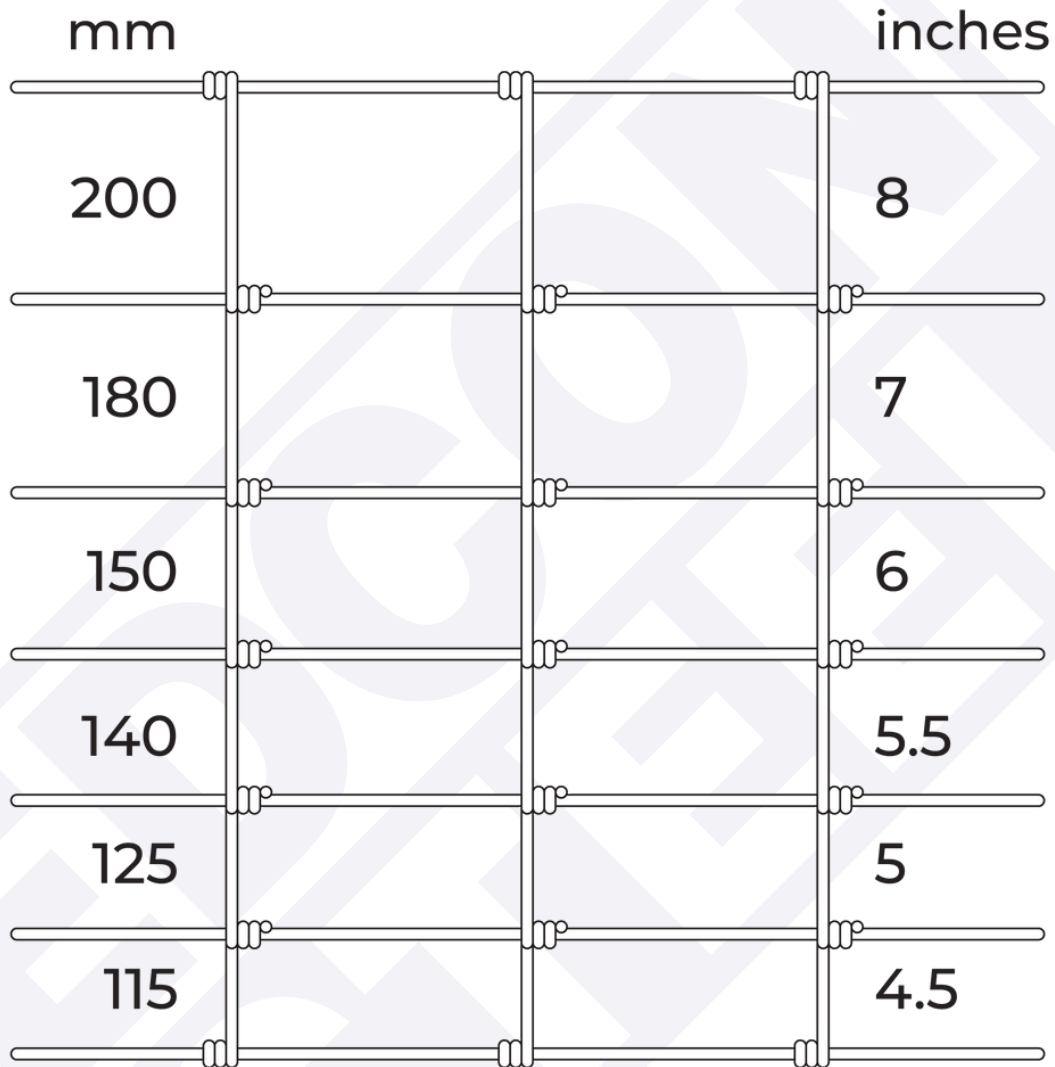

HINGE JOINT

79030 x 200 Metre

Hinge Joint feature heavy galvanised high tensile wires, tighter joints and 2-way tension crimps, all designed to enhance the performance of this long established fence style, manufactured in Australia on modern machinery.