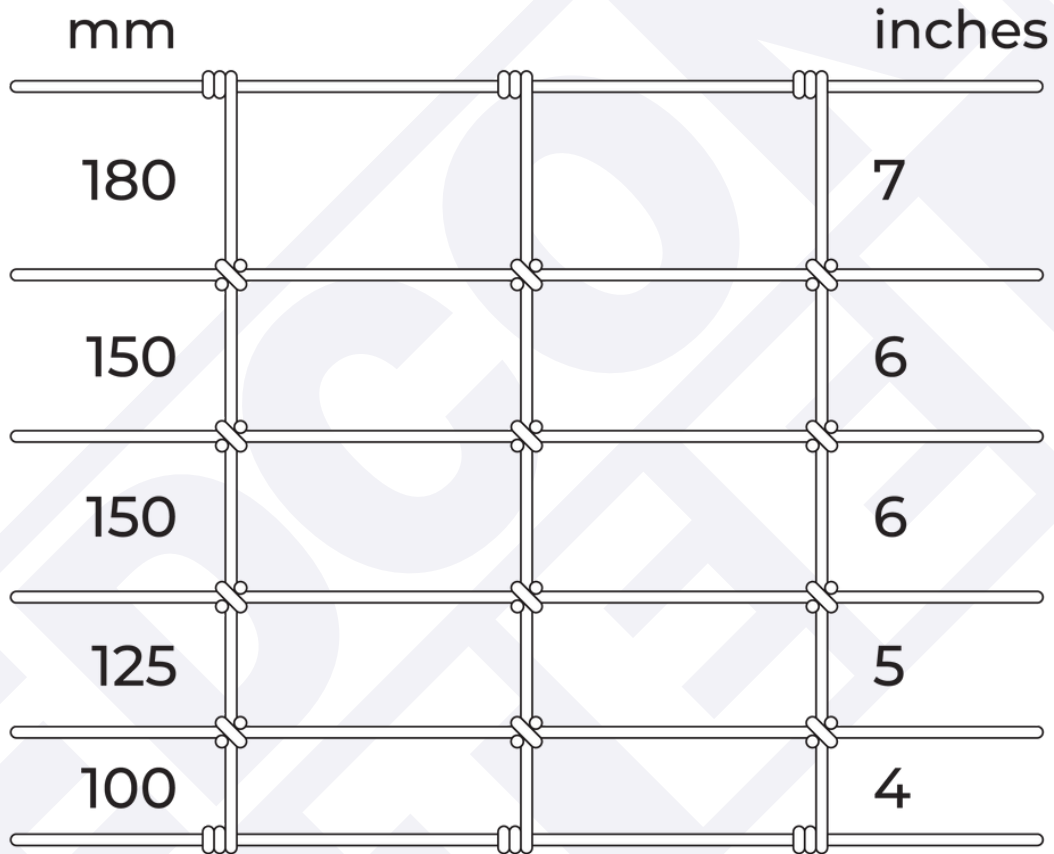

FARMFENCE

67030 x 200 Metre

Made from high quality, heavy galvanised fencing wire, FarmFence™ uses the improved version of the old ring joint knot which prevents the vertical wire from slipping along the horizontal wire. The FarmFence™ also has a one piece vertical wire, giving the fence greater vertical stability. These two factors ensures FarmFence™ is both easy to strain and low maintenance, saving time and money.